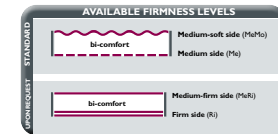

For mattresses with removable covers and hypo-allergenic mattresses with non-removable covers

With seasonal, non-removable covers, **Aquapure® Soya** elements provide either medium or firm comfort levels.