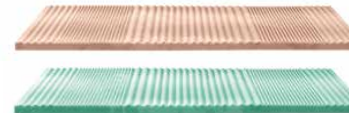

POCKETED SPRINGS MATTRESSES WITH REMOVABLE COVER		POCKETED SPRINGS MATTRESSES WITH NON-REMOVABLE COVER	
Ergonomic seasonal BELDORMIRE	Ergonomic hypo-allergenic CHIARODILUNA	Ergonomic seasonal PRELUDIO	Ergonomic hypo-allergenic TRENDY