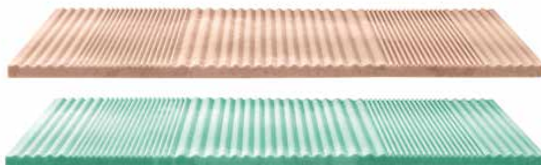

Controlled compression pockets

A complex system of independent forces

Large number of coils for excellent performance

Seven comfort zones

The use of coils with different gauges allows the mattress to respond dynamically to body shape and movement.

MICRO-POCKETED SPRINGS MATTRESSES WITH REMOVABLE COVER

Ergonomic seasonal
BELDORMIRE MICRO

Ergonomic hypo-allergenic
CHIARODILUNA MICRO