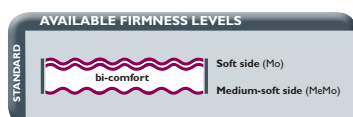

Spring's Time® micro-pocketed springs
Exclusive construction method that improves significantly the ergonomics, noiselessness, and durability of the mattress.

Memory std® Soya & Aloe is an innovative viscoelastic foam.

The **3D.V.S. fabric** perimetral insert facilitates ventilation inside the mattress.

The **bi-comfort** feature allows you to choose between two comfort levels.

STRUCTURE

Micro pocketed springs Spring's time® system
Seven comfort zones. Innerspring structure made of steel barrel-shaped coils, individually encased in special fabric and assembled with no vertical contact. Over 610 micro-coils per square meter (1000/2000 structure). Combined with **Memory std® Soya & Aloe**, it provides the mattress with both soft and medium-soft comfort levels (bi-comfort).