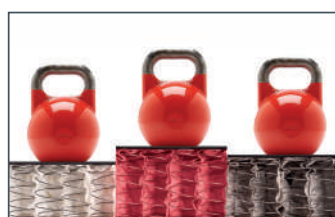

LUNADORO MICRO

Ergonomic hypo-allergenic mattress with removable cover

This mattress is suitable for those who **are allergic to dust mites**, do not feel particularly hot or cold in bed, have mild sweating, are overweight (exceed their ideal weight by 5/10%), **sleep on their side or in other positions**, do not wish to use an adjustable base, suffer from neck and/or back pain, have peripheral blood circulation issues (particularly suitable), are not subject to electromagnetic pollution, want a mattress with differing comfort levels on either side (bi-comfort), have a particular need to remove the mattress cover.

Spring's Time® micro-pocketed springs
Exclusive construction method that improves significantly the ergonomics, noiselessness, and durability of the mattress.

Memory std® Soya & Aloe is an innovative viscoelastic foam.

The **3D.V.S. fabric** perimetral insert facilitates ventilation inside the mattress.

The **bi-comfort** feature allows you to choose between two comfort levels.

STRUCTURE

Micro pocketed springs Spring's time® system
Seven comfort zones. Innerspring structure made of steel barrel-shaped coils, individually encased in special fabric and assembled with no vertical contact. Over 610 micro-coils per square meter (1000/2000 structure). Combined with **Memory std® Soya & Aloe**, it provides the mattress with both soft and medium-soft comfort levels (bi-comfort).