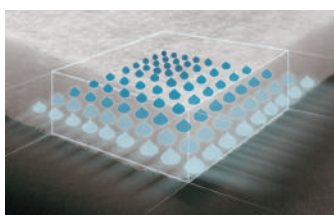

SILENZIO

Ergonomic seasonal mattress with removable cover

This mattress is suitable for those who do not feel particularly hot or cold in bed, have mild sweating, have an ideal weight, **sleep on their side or in other positions**, wish to use an adjustable base (particularly suitable), do not suffer from neck and/or back pain, have peripheral blood circulation issues, are not subject to electromagnetic pollution, want a mattress with differing comfort levels on either side (bi-comfort), want a different comfort level than their partner, have a particular need to remove the mattress cover.

The **anti-condensate fibres** allow a fast dispersion of the body's perspiration.

The **3D.V.S. fabric** perimetral insert facilitates ventilation inside the mattress.

The **bi-comfort** feature allows you to choose between two comfort levels. Even between partners on a double bed.

UNDERLINING

Cotton blend
Underlining in elasticized mixed cotton jersey.

COVER

Merino wool
Winter side padding in pure Merino wool.

Fabric with cellulose
Cover in double elastic fabric with **Fresh dreams®** treated cellulose fibre.

Cotton
Summer side padding in pure cotton.

3D.V.S. permeable band
3D Ventilation System air permeable band on the mattress perimeter.

Anti-condensate fibres
Heat-bonded fibres form a resilient and air permeable weave.