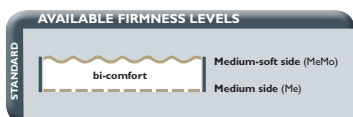

SILENZIO

Ergonomic seasonal mattress with removable cover

This mattress is suitable for those who do not feel particularly hot or cold in bed, have mild sweating, have an ideal weight, **sleep on their side or in other positions**, wish to use an adjustable base (particularly suitable), do not suffer from neck and/or back pain, have peripheral blood circulation issues, are not subject to electromagnetic pollution, want a mattress with differing comfort levels on either side (bi-comfort), want a different comfort level than their partner, have a particular need to remove the mattress cover.

The **anti-condensate fibres** allow a fast dispersion of the body's perspiration.

The **3D.V.S. fabric** perimetral insert facilitates ventilation inside the mattress.

The **bi-comfort** feature allows you to choose between two comfort levels. Even between partners on a double bed.