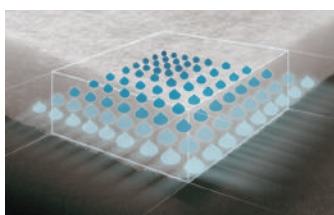

SERENO

Ergonomic seasonal mattress with removable cover

This mattress is suitable for those who do not feel particularly hot or cold in bed, have mild sweating, have an ideal weight, **sleep on their side or in other positions**, wish to use an adjustable base, do not suffer from neck and/or back pain, have peripheral blood circulation issues, are not subject to electromagnetic pollution, want a mattress with differing comfort levels on either side (bi-comfort), want a different comfort level than their partner, have a particular need to remove the mattress cover.

The **anti-condensate fibres** allow a fast dispersion of the body's perspiration.

The **3D.V.S. fabric** perimetral insert facilitates ventilation inside the mattress.

The **bi-comfort** feature allows you to choose between two comfort levels. Even between partners on a double bed.

STRUCTURE

Latex
Pure standard latex core with seven differentiated density zones, perforated on both sides. Soft and medium-soft comfort levels (bi-comfort). Fungistatic and bacteriostatic properties.

UNDERLINING

Cotton blend
Underlining in elasticized mixed cotton jersey.

COVER

Merino wool
Winter side padding in pure Merino wool.

Cotton
Summer side padding in pure cotton.

Anti-condensate fibres
Heat-bonded fibres form a resilient and air permeable weave.