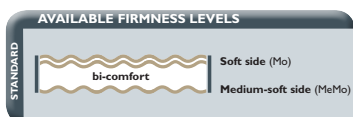

SERENO

Ergonomic seasonal mattress with removable cover

This mattress is suitable for those who do not feel particularly hot or cold in bed, have mild sweating, have an ideal weight, **sleep on their side or in other positions**, wish to use an adjustable base, do not suffer from neck and/or back pain, have peripheral blood circulation issues, are not subject to electromagnetic pollution, want a mattress with differing comfort levels on either side (bi-comfort), want a different comfort level than their partner, have a particular need to remove the mattress cover.

The **anti-condensate fibres** allow a fast dispersion of the body's perspiration.

The **3D.V.S. fabric** perimetral insert facilitates ventilation inside the mattress.

The **bi-comfort** feature allows you to choose between two comfort levels. Even between partners on a double bed.