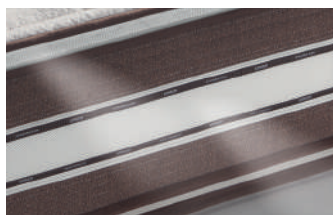

The perimetral insert and bellows of the **Pillow Top Plus REMovable®** in **3D V.S. fabric** facilitate ventilation inside the mattress.