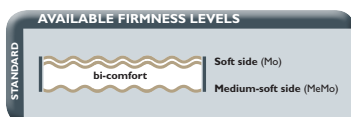

The **bi-comfort** feature allows you to choose between two comfort levels. Even between partners on a double bed.

STRUCTURE

Respiro® 100% natural latex Respiro® macro-perforated latex - 100% natural organic latex core with seven differentiated density zones, perforated on both sides. Soft and medium-soft comfort levels (bi-comfort). Fungistatic and bacteriostatic properties.