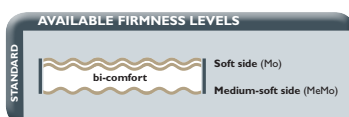

The **bi-comfort** feature allows you to choose between two comfort levels. Even between partners on a double bed.

STRUCTURE

Respiro® 100% natural latex Respiro® macro-perforated latex - 100% natural organic latex core with seven differentiated density zones, perforated on both sides. Soft and medium-soft comfort levels (bi-comfort). Fungistatic and bacteriostatic properties.