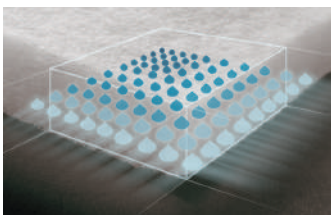

ADAGIO

Ergonomic seasonal mattress

This mattress is suitable for those who do not feel particularly hot or cold in bed, have mild sweating, have an ideal weight, **always sleep on their back and/or stomach**, do not wish to use an adjustable base, do not suffer from neck and/or back pain, do not have peripheral blood circulation issues, are not subject to electromagnetic pollution.

The **anti-condensate fibres** allow a fast dispersion of the body's perspiration.

STRUCTURE

Bonnell springs
Innerspring structure made of 200 (on twin size) patented spring steel, quenched, hourglass coils. Medium-firm comfort level.

Adapto system
Anti-deformation and supporting material.

Isotex wear-resistant protection
Needle-punched, heat-set and sturdy.

Elastocell insulating layer
Resilient and non-deformable.

NON-REMOVABLE COVER

Wool blend
Winter side padding in wool and heat-insulating fibres.

Fabric
Cover in double elastic extra fabric with tone-on-tone colours.

Cotton blend
Summer side padding in cotton and heat-insulating fibres.