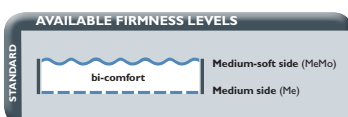

CHIAROINTENSO SOYA & ALOE

Ergonomic hypo-allergenic mattress with removable cover

This mattress is suitable for those who **are allergic to dust mites**, do not feel particularly hot or cold in bed, have mild sweating, are overweight (exceed their ideal weight by 5/10%), **sleep on their side or in other positions**, wish to use an adjustable base, suffer from neck and/or back pain, have peripheral blood circulation issues, are not subject to electromagnetic pollution, want a mattress with differing comfort levels on either side (bi-comfort), want a different comfort level than their partner, have a particular need to remove the mattress cover.

Memory std® Soya & Aloe is an innovative viscoelastic foam.

The **3D V.S. fabric** perimetral insert facilitates ventilation inside the mattress.

The **bi-comfort** feature allows you to choose between two comfort levels. Even between partners on a double bed.

STRUCTURE

Aquapure® Soya
Aquapure® Soya core with seven comfort zones. The addition of **Memory std® Soya & Aloe** provides the mattress with both a medium-soft and medium comfort levels (bi-comfort).

Memory std® Soya & Aloe
Memory std® Soya & Aloe component, convoluted surface with seven comfort zones.