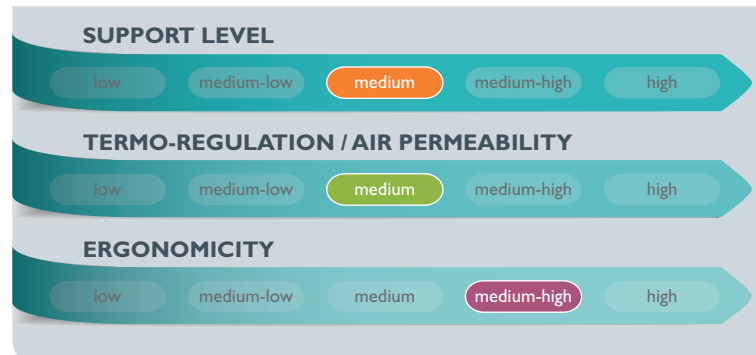

DELIZIOSO SOYA & ALOE

Memory std Soya & Aloe pillow with removable cover

A customized choice

- Sleep on the side
- Sleep supine (on the back)
- Sleep prone (on the stomach)
- Wants a hypo-allergenic pillow
- Wants a pillow with different heights, allowing to adjust neck tension
- Wants an entirely washable pillow

STRUCTURE

Memory std® Soya & Aloe
Memory std® Soya & Aloe lenticular core with pinholes.

COVER

Fabric with cellulose
Cover in double elastic fabric with **Soft touch®** cellulose fibre. Anti-dust mite and anti-microbial **Sanaril** treatment.