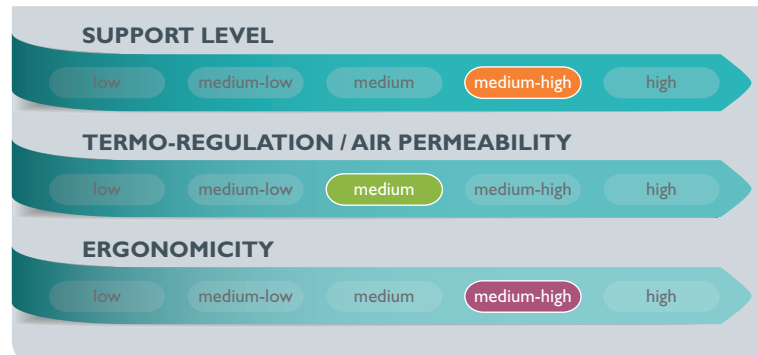

CAREZZA SOYA & ALOE

Bodyform Soya & Aloe pillow with removable cover

A customized choice

- Sleep on the side
- Sleep supine (on the back)
- Sleep prone (on the stomach)
- Wants a hypo-allergenic pillow
- Wants a pillow with different heights, allowing to adjust neck tension
- Wants an entirely washable pillow

BODYFORM
SOYA & ALOE

Bodyform® Soya & Aloe is an innovative viscoelastic foam, both heat-sensitive and self-shaping.

STRUCTURE

Bodyform® Soya & Aloe
Bodyform® Soya & Aloe lenticular core with exclusive convoluted surface and patterned pinholes.

UNDERLINING

Natural fabric
Underlining in elasticized pure cotton jersey.

COVER

Fabric with cellulose
Cover in double elastic fabric with **Aloe Vera** treated cellulose fibre.

Removable cover
The removable cover, thanks to a sturdy zipper, can be washed and allows to better ventilate the pillow.