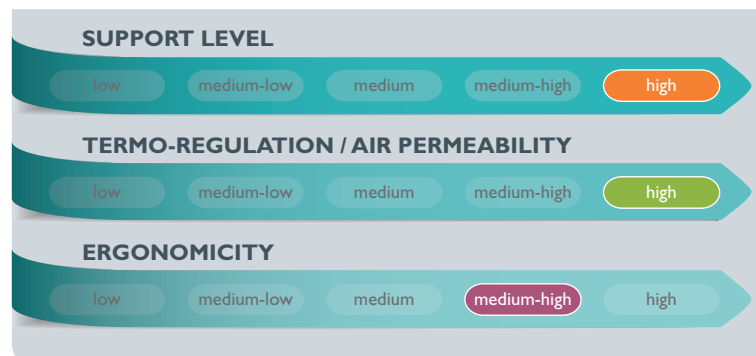

ESTASI

Bodyform Soya & Aloe with Climagel pillow with removable cover

A customized choice

- Sleep on the side
- Sleep supine (on the back)
- Sleep prone (on the stomach)
- Wants a hypo-allergenic pillow
- Wants a pillow with different heights, allowing to adjust neck tension
- Wants an entirely washable pillow

BODYFORM
SOYA & ALOE

CLIMAGEL
CLIMATE AND PRESSURE CONTROL

Bodyform® Soya & Aloe is an innovative viscoelastic foam, both heat-sensitive and self-shaping.

Climagel® - Climate and pressure control It's a bio-compatible, high density gel net, capable of releasing coolness, while improving ventilation and reducing pressure on the ear.