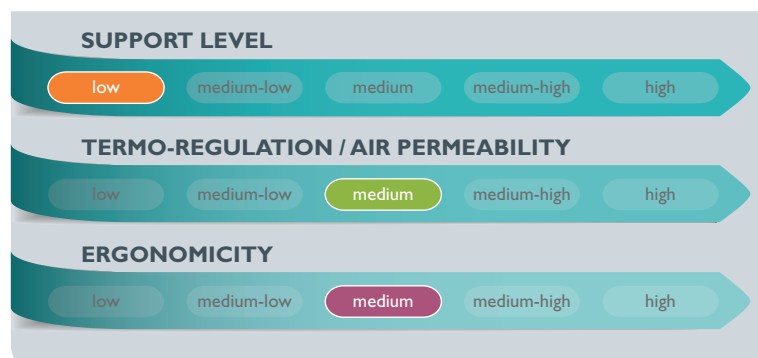

ALISEO

Fibre pillow with removable cover

A customized choice

- Sleep on the side ● Sleep supine (on the back) ● Sleep prone (on the stomach)
- Wants a hypo-allergenic pillow
- Wants a pillow with different heights, allowing to adjust neck tension
- Wants an entirely washable pillow

The elastic nature of the fibre and the curled structure make the pillow extremely elastic and resilient over time. The air pockets between the soft fibre spheres add comfort to the valuable heat-regulating action.

STRUCTURE

Spheroidal hypo-allergenic fibres

High-tech padding made of hypo-allergenic fibres resistant to moths and microorganisms. An exclusive production process weaves fibre in a spiral pattern creating spheroidal elements. The amount of padding inside the pillow is customizable and can be adjusted by the user simply removing or adding material to achieve the perfect pillow height.