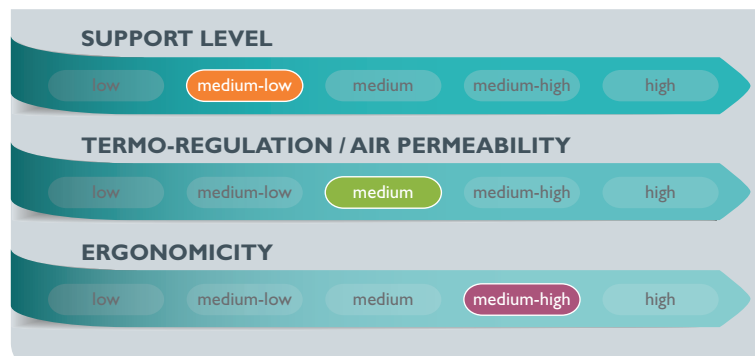

# CONFORTO

Standard latex pillow with removable cover

## A customized choice

- Sleep on the side
- Sleep supine (on the back)
- Sleep prone (on the stomach)
- Wants a hypo-allergenic pillow
- Wants a pillow with different heights, allowing to adjust neck tension
- Wants an entirely washable pillow

## COVER

**Fabric with cellulose**  
Cover in double elastic fabric with **Soft touch**® cellulose fibre. Anti-dust mite and anti-microbial **Sanaril** treatment.

**Removable cover**  
The removable cover, thanks to a sturdy zipper, can be washed and allows to better ventilate the pillow.