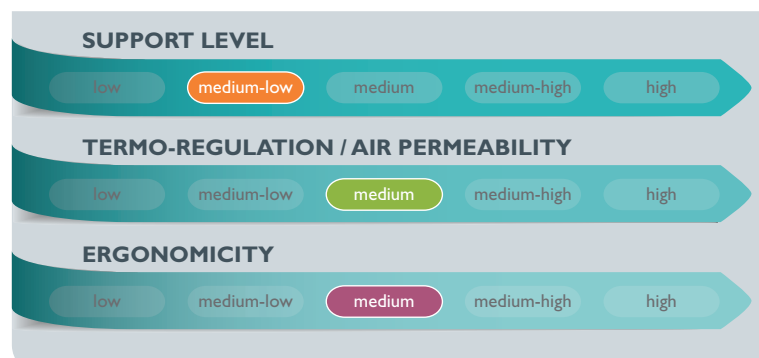

# SBUFFO

Standard latex pillow with removable cover

## A customized choice

- Sleep on the side
- Sleep supine (on the back)
- Sleep prone (on the stomach)
- Wants a hypo-allergenic pillow
- Wants a pillow with different heights, allowing to adjust neck tension
- Wants an entirely washable pillow

### COVER

**Fabric with cellulose**  
Cover in double elastic fabric with **Soft touch**® cellulose fibre. Anti-dust mite and anti-microbial **Sanaril** treatment.

**Removable cover**  
The removable cover, thanks to a sturdy zipper, can be washed and allows to better ventilate the pillow.